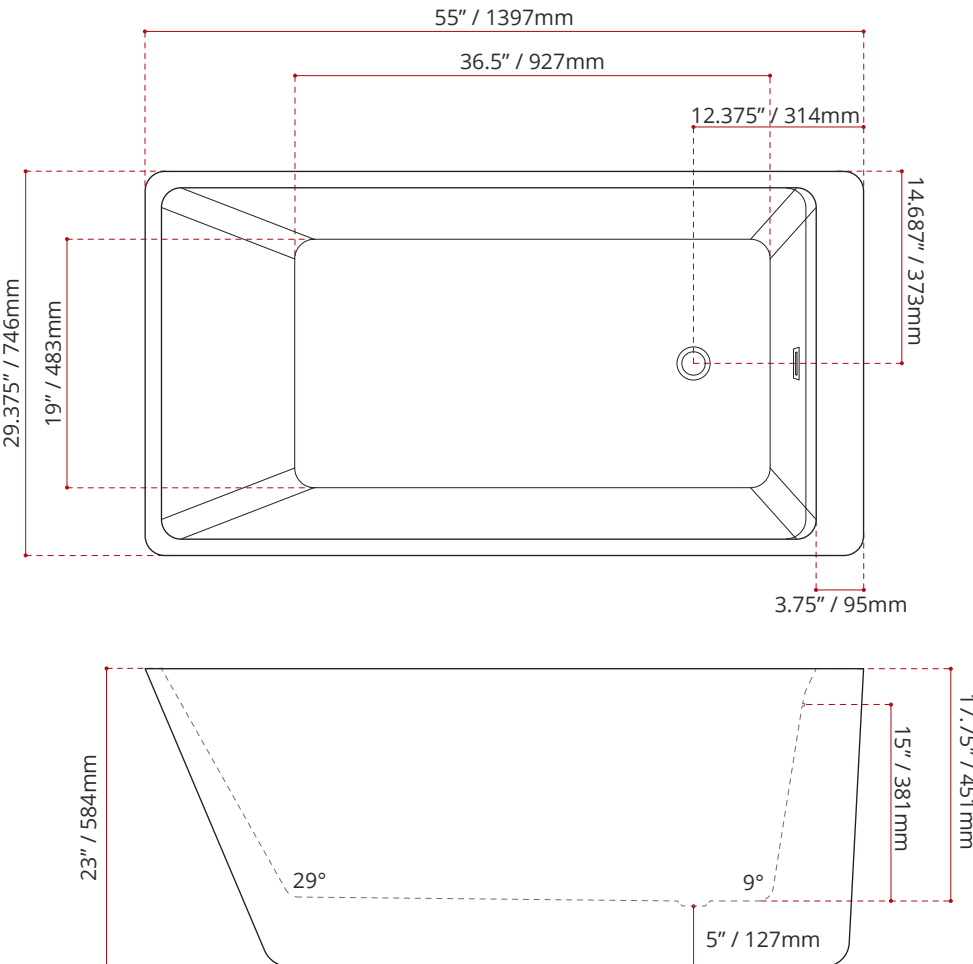

Product images are for illustration purposes only. Actual product(s) may vary.

MODEL No.	FINISH
922	GW GLOSS WHITE

DIMENSIONS	WATER DEPTH	CAPACITY
<ul style="list-style-type: none"> • Length: 55" / 1397mm • Width: 29.375" / 746mm • Height: 23" / 584mm 	15" / 381mm Drain to overflow	45 gal. 170 litres of water

PRODUCT INFORMATION:

Valley's JUSTINIAN freestanding bath features simple lines moulded to provide great comfort and tranquility. This model offers a versatile look, as it features space for a deck-mounted faucet. **This tub comes with an integral slotted overflow and a chrome pop-up drain is included.** Complies with CSA & IAPMO standards

SHIPPING INFORMATION:

- Length: 56.3" / 1430mm
- Width: 30.7" / 780mm
- Height: 24.4" / 620mm
- Net Weight: 53 kg / 116 lbs.
- Gross Weight: 66 kg / 146 lbs.

CUSTOMIZE YOUR TUB

ALL UPCHARGE OPTIONS ARE MADE TO ORDER
- NO REFUND - NO RETURN -

EXTERIOR FINISH OPTION

colourme
VALLEY

DISCLAIMER: Measurements may vary ± ¼" (Diagram Not to scale)